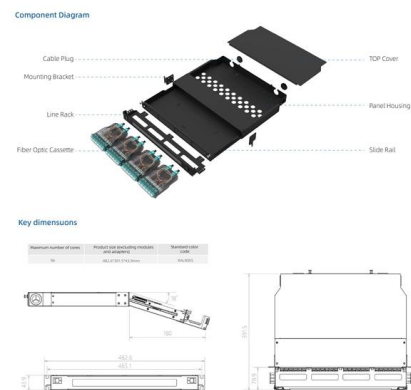

Latvia Cable Tray Installation Construction

The Standard for Cable Trays: How to Ensure Safe

However, cable trays must comply with specific codes and standards to ensure proper design, installation, and maintenance. This article will provide an in-depth

Cable Trays In Latvia

Choose us- one of the prominent Cable Trays Exporters and Suppliers in Latvia, for quality, expertise, and reliable cable management solutions. Contact us today to discuss your project requirements and

Perforated Cable Tray In Latvia

Our Cable Trays in Latvia are designed for quick and easy installation, saving you time and labor costs. They promote proper cable organization, reducing the risk of tripping hazards and electrical accidents.