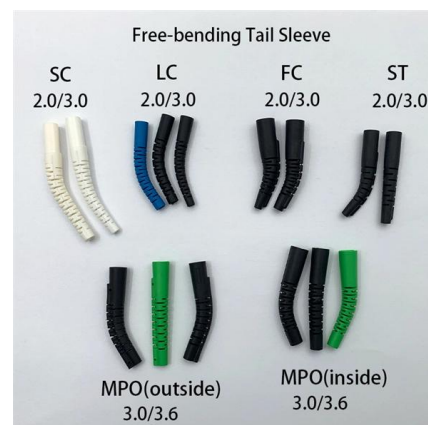

Understanding Customs Duties and Compliance

Explore the intricacies of customs duties in Latvia, covering essential information for businesses engaged in import and export activities. Understand