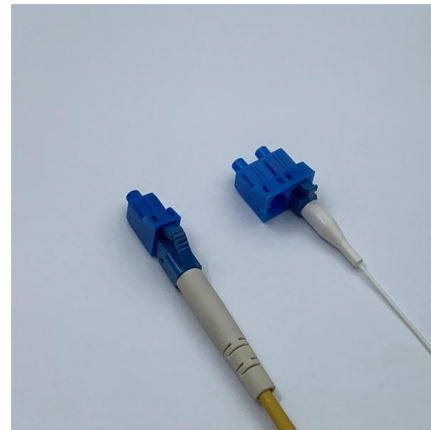

Customs clearance and receipt of consignments

Small parcels will be delivered to your mailbox by Latvijas Pasts, but in case of larger packages, you will receive further information from the post office. The consignment will be available to be picked up in