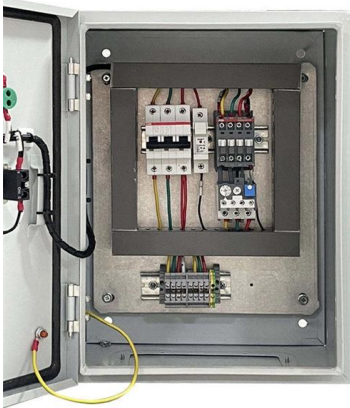

Customs clearance and receipt of consignments

Small parcels will be delivered to your mailbox by Latvijas Pasts, but in case of larger packages, you will receive further information from the post office. The consignment will be available to be picked up in

Leading Logistics Company in Latvia with 20+ Years of

For the customs formalities and binding procedures, SIA "RITLOGISTIKA" provides customs broker services that help prepare and execute import, export and transit

Understanding Customs Duties and Compliance

Explore the intricacies of customs duties in Latvia, covering essential information for businesses engaged in import and export activities. Understand