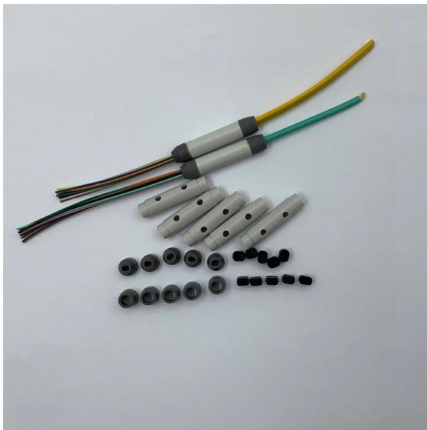

Cable trays and ladders

Cable trunking OBO Bettermann 6113000
GK-53100RW Rapid 45-2 53x100mm IP40 IK08
2m White