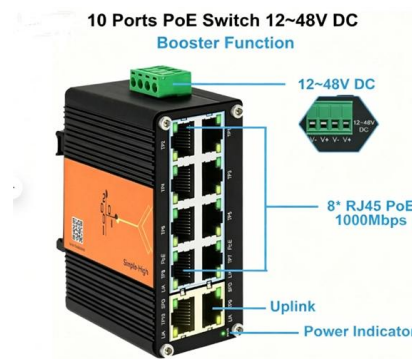

Cable Tray Manufacturers In Latvia

Started back in 1983, Cable House is a recognized name engaged in manufacturing and supplying wide range including Hose Clamps, Cable Ties, Crimping Tools, Cable Tray, Industrial Connectors and