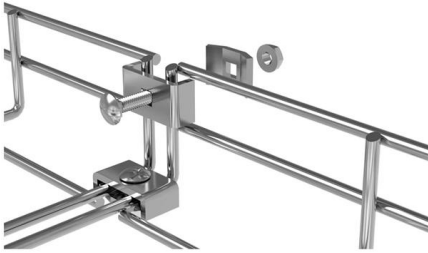

Adam Tas Corridor Energy

Latvian certified 4-pin connector box

Latvian certified 4-pin connector box

4 Pin DIN Connectors , Standard & Mini DIN , ShowMeCables

ShowMeCables offers a wide variety of 4 pin DIN connectors. Both standard DIN and Mini DIN connectors are available. With thousands on hand, our 4 pin DIN connectors are ready to ship today.

Waterproof Cable Connector Junction Box - Secure Fit

Ensure safe and reliable connections with this waterproof cable connector junction box. Ideal for outdoor and industrial electrical installations.

Glarks580pcs 2 8mm Pitch 2 3 4 6 9 Pin , Desertcart Latvia

AS/NZS 3112

AS/NZS 3112 compliant plugs have two flat pins forming an inverted V-shape plus a vertical earthing pin. The flat blades measure 6.35 by 1.6 mm (by in) with the

4 Position Pin & Socket Connectors - Mouser Europe

Mouser offers inventory, pricing, & datasheets for 4 Position Pin & Socket Connectors.

Retail & Wholesale Electrical Materials , Elekrika.lv

3/4" and 1" transition with seal for DPH cable entry into pipe 29.57 EUR / kit Sale -30%