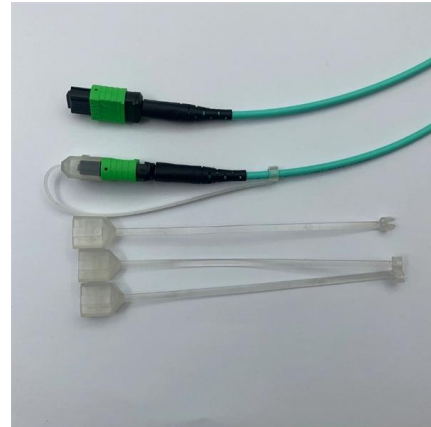

Fiber Optic Splice Enclosure, Optical Fiber Splice Box IP68

Fiber Optic Splice Enclosure, Optical Fiber Splice Box IP68 Waterproof Horizontal for Pipeline (24 core) : Buy Online at Best Price in KSA - Souq is now Amazon.sa: Electronics Keep the item in its original

Fiber Optic Splice Boxes

Find reliable splice boxes for fiber optic networks. Durable, waterproof, and available in various sizes. Perfect for FTTH and other optical communications.