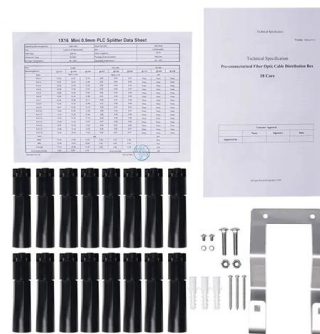

Fiber-Optic Cabling

Fiber-optic cabling is widely used for high-speed Ethernet links over relatively long distances. It uses glass or plastic fiber as a medium through which light is