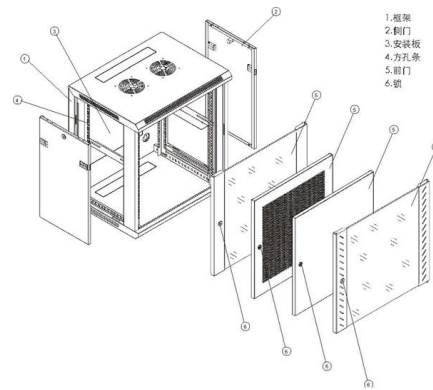

Fiber Adapters

CommScope fiber adapters and connectors--including LC to SC adapters--are designed for excellent optical and mechanical performance--including simplex, duplex, and ganged options for singlemode