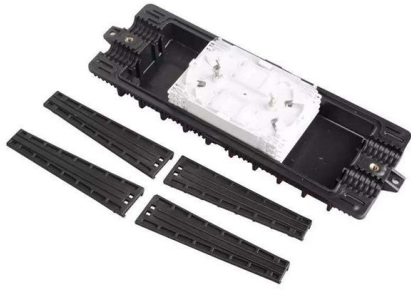

Fiber Panels, Modules & Cassettes

Explore CommScope's efficient and scalable fiber splice panels designed for seamless connectivity. Accommodating LC, SC, and MTP/MPO connectors,

LC to LC Coupler, Multimode, Duplex, Keystone Jack,

This coupler links two fiber optic cables with LC connectors for duplex or simplex

RiteAV Fiber Optic Hybrid Duplex Adapter Cable Coupler LC APC

Product description Easily bridge equipment with different connector types using this 1FT Fiber Optic Hybrid Duplex Adapter Cable. This compact adapter provides a quick and reliable way to connect

Fiber Coupler, LC/LC Duplex, Translucent Internal Shutter, Vertical

The L-com FOA-816-AQU LC duplex coupler is built with an integrated automatic internal dust shutter that keeps the couplers interior clean from dust and debris when not in use. The L-com FOA-816