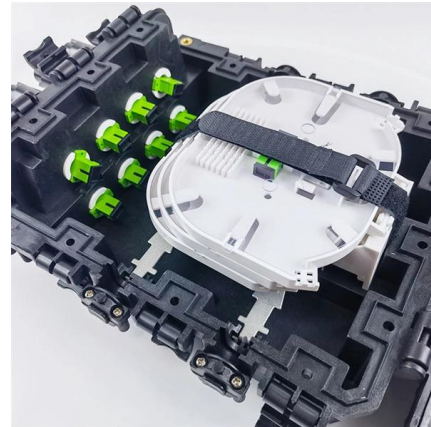

10Gtek Fiber Patch Cable

Buy 10Gtek Fiber Patch Cable - LC to LC OM3 10Gb/Gigabit Multi-Mode Jumper Duplex 50/125mm LSZH Fiber Optic Cord for SFP Transceiver, Aqua, 3-Meter

10Gtek Fiber Patch Cable

Buy 10Gtek Fiber Patch Cable - LC to LC OM3 10Gb/Gigabit Multi-Mode Jumper Duplex 50/125mm LSZH Fiber Optic Cord for SFP Transceiver, Aqua, 1-Meter (3.3ft): Optical - Amazon FREE DELIVERY possible on eligible purchases

LC-LC Plenum Patch Cord Duplex Multimode 30 Meter

Manufactured using OptoSpan Premium OM1 fiber, standard jacket Plenum Patch Cord is

designed for light to medium duty indoor applications such as data-center racks and desktop/network connections.

Allen Tel Products Allen Tel GBLC2-D3-03 Fiber Optic Patch Cord

Product Details ECCN EAR99 Country of Origin CN - China UNSPSC 43223326 Length 3 m. Jacket Color Blue Connector Configurations LC to LC Fiber Category OM2 Fiber Cord Type Duplex Product

OM3 LC to LC OM3 Patch Cord , Fiber Jumpers , 30

Purchase an LC to LC OM3 patch cable online today at FluxLight. This 30-Meter fiber jumper cable has been tested for 100% functionality and performance.