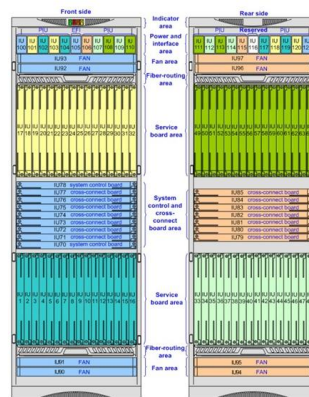

Switches in Lebanon , Buy Switches , HI-GAIN

HI-GAIN carries managed, unmanaged, smart, and PoE switches from MikroTik (CRS, CSS series) and Ubiquiti (UniFi Switch). We stock models ranging from 5-port desktop switches to 48-port rack-mount