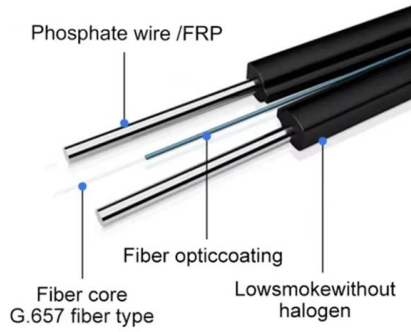

To premise the situation a bit more: At the "central office" end of the network, you'll find the Optical Line Terminal (OLT) and the Optical Distribution Frames (ODF).

Optical line termination

An optical line termination (OLT), also called an optical line terminal, is a device which serves as the service provider endpoint of a passive optical network. It provides two main functions: 1. to perform conversion between the electrical signals used by the service provider's equipment and the fiber optic signals used by the passive optical network.

GPON SFP Modules Explained: Types, Applications,

What is a GPON SFP Module? GPON SFP (Gigabit Passive Optical Network Small Form-Factor Pluggable) modules are compact, hot-pluggable

8-Port GPON Optical Line Terminal with PON and SFP Ports

This technology promises an end-to-end optical connection between the end points, with no bottlenecks occurring due to electro-optic conversions.

UF-OLT , Ubiquiti Optical Line Terminal , UISP Series

The Ubiquiti UF-OLT UISP is an Optical Line Terminal designed with 8x GPON SFP and 2x 10GB SFP+ ports. This OLT offers high-speed connectivity for your

SFP Transceivers Small Form-Factor Pluggable (SFP) Transceivers

Many SEL products make use of small form-factor pluggable (SFP) transceivers for fiber optic communication. See the range of SFP data rate and distance options supported.