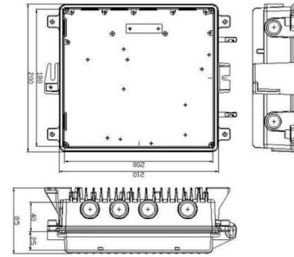

of around 38,749.