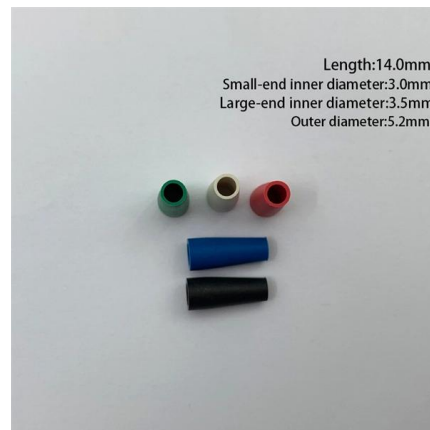

Armor Underwear Mod

Feature Summary [Cold Sweat] There is no explicit support for Cold Sweat from Armor Underwear at this time. Out-of-the-box Cold Sweat comes with