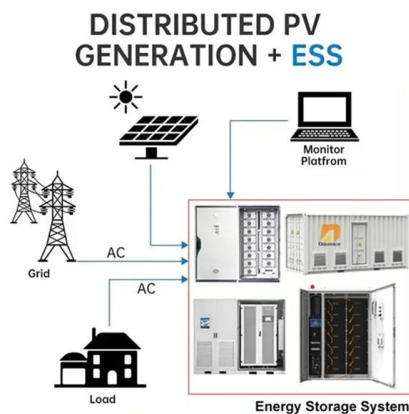

OTDR-Tests

Intelligente und effiziente Lösungen zum Testen und Zertifizieren von Glasfasern in Weitverkehrs-, Metro-, FTTx/PON-, Telekommunikations- und Enterprise-/Rechenzentrumsnetzen.