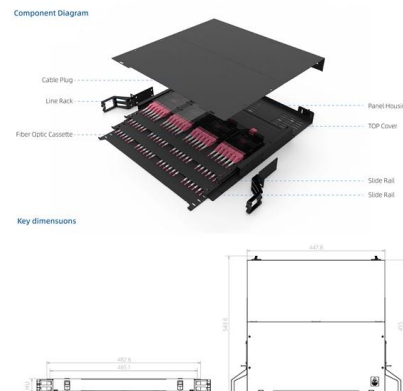

Outdoor Indoor Fiber Distribution Box IP65 FTTH 48

The 48 Core fiber distribution box features a two-panel flip-up design, providing a separate working area for effortless management by the installer. This distribution