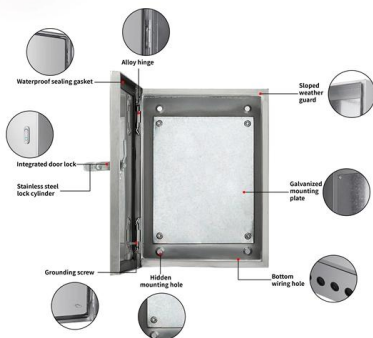

### **12 Core Fiber Optic Distribution Boxes for FTTH**

The 12 Core Fiber Optic Distribution Box is meticulously crafted using high-quality ABS+ material, guaranteeing exceptional protection and achieving an impressive

### **2-Core FTTH Optical Fiber Distribution Box with SC Connector**

Our main products include all cables: LAN cables, patch cable, faceplate, keystone, patch panel, cabinet, fiber optical cable, fiber optical adaptor, FO patch panel, ODF, and cable assembly as USB cables,

## Ai-tek 2 Core Mini Fiber Termination Enclosure FTTH

This 2 port Outdoor Wall Mounted Optical Fiber Distribution Box FTTH Termination Box is used for splicing and termination between indoor SC LC FC fiber optic

## 4 Core Fiber Termination Box with 12 Outlet Ports -

indoor& outdoor 12 port Fiber Access Terminal Box can hold 2 sc duplex adapter for 4 core termination, allows 8 splice and 1x4 optical signal splitting.