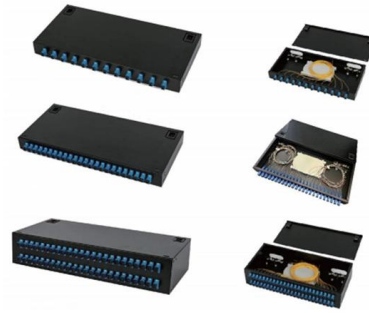

### FDB-102B Fiber Distribution Box

FDB-102B Fiber Distribution Box 2/4 Cores IP-55 SC/LC PLC Splitter is a compact and robust enclosure designed for outdoor use in FTTH (Fiber-to-the-Home)

### BIA-002B 2 Core Fiber Distribution Box

Exquisite appearance design, lightweight box with a total weight of only 68g. Anti aging ABS material, UL94-V0 flame retardant material optional. Suitable for SC single core or LC dual core adapters.

### 8 Core Fiber Distribution Box-F201

A fiber distribution box (FDB) is an enclosure that is used to house and manage fiber optic cables in a telecommunications network. It serves as a central point for

### 2 Cores Fiber Distribution Box (FDB-102A-1)

The 2 Cores Fiber Distribution Box (FDB-102A-1) IP-55 SC