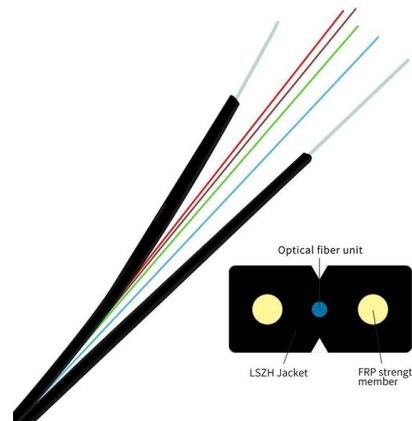

Eardion 2 Core Fiber Distribution Box, 2 Port Panel Splitter Case

Buy Eardion 2 Core Fiber Distribution Box, 2 Port Panel Splitter Case- Fiber Optic Terminal Junction Splitter Box for Outdoor FTTH with SC/APC Connectors online on Amazon.eg at best prices. Fast

8 Core PLC/Adapter Type ABS Fiber Optic Distribution Box

This fiber optic distribution box serves as a termination point for feeder cables to connect with drop cables in FTTH communication networks.