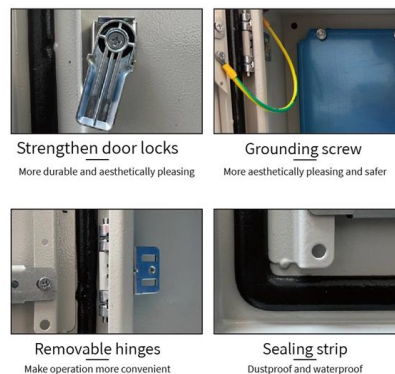

Splices to Fit All Electrical Cable Systems

Abstract Unlike most splice manufacturers who design and provide one splice for all voltage classes and standards, 3M has many splices that can accommodate the different systems. This paper will discuss