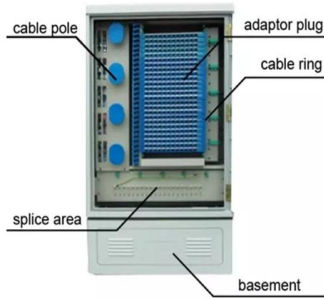

Circular CSSF

To all credit institutions and investment firms incorporated under Luxembourg law, to the POST Luxembourg, to the branches of non-EU credit institutions and investment firms, as well as to UCITS

Latest 2G and 3G Network Shutdown/Sunset Updates

Find all the latest information about 2G and 3G coverage changes made by mobile network operators in our latest bulletin.

DATE: LOCATION: TYPE: PROJECT: CFP CATALOG

FEATURES Switchable Lumen technology:
5500/4100/3400 lumens (1x4, 2x4)
4000/3300/2800 lumens (2x2)