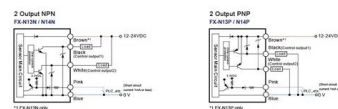

CFP DESCRIP

ION The CFP offers edge-lit LED technology in a sleek, modern, flat panel des. gn. Light classrooms, offices, medical facilities, and general public spaces using edge-to-edge illumination, without