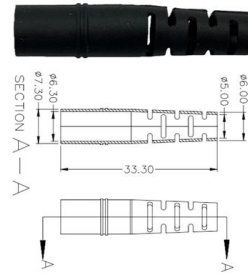

COL CFP22-4035 EDGE LIT FLAT PANEL , Cooper Electric

CFP Edge-Lit Flat Panel, 2x2, Color Temperature: 3500 K, Light Output: 4302 lm, Wattage: 41 W, Mounting Type: Recessed, Driver type: 0-10V dimming, Voltage Rating

CFP DESCRIP

CFP DESCRIPTION The CFP offers edge-lit LED technology in a sleek, modern, flat panel design. Light classrooms, offices, medical facilities, and general public spaces using edge-to-edge illumination,

Columbia Lighting CFP22-LSCS 2x2 Edge-Lit Panel, 4000/3300/2800

Home > BRANDS > Columbia Lighting > Lensed Troffers > CFP LED Edge-Lit Flat Panel > Columbia Lighting CFP22-LSCS 2x2 Edge-Lit Panel, 4000/3300/2800 Switchable Lumens, 3500/4000/5000K