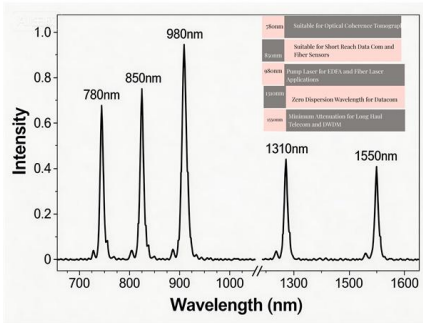

LUXEMBOURG CITY WALL MOUNTED ENERGY STORAGE

The proportion of new energy storage configuration in luxembourg city It is predicted that the penetration rate of gravity energy storage is expected to reach 5.5% in 2025, and the penetration rate of gravity