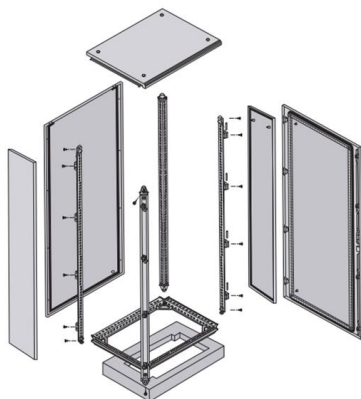

Free download! Cable Trays and Horizontal Racks

Download free BIM objects from over 2 000 manufacturers. Choose among BIM objects for SketchUp, Autodesk, Revit, Vectorworks or ArchiCAD.