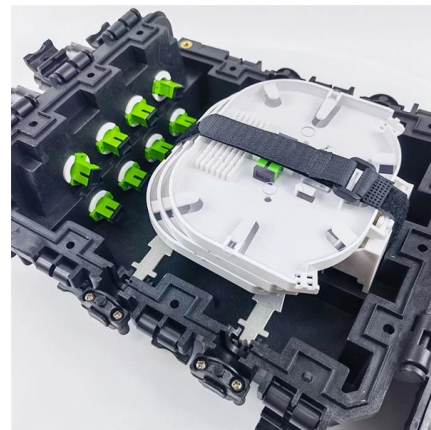

Installation of Cable Tray, Trunking And Accessories

2. Purpose This method statement for the Installation of Cable Tray, Trunking, and Accessories shows and explains the procedure must be followed to install the cable tray and