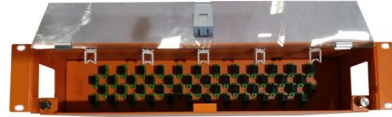

Cable Tray Support System

Rahul Steel India Private Limited is a leading manufacturer and supplier of Cable Tray Support Systems, providing durable and reliable solutions for industrial,