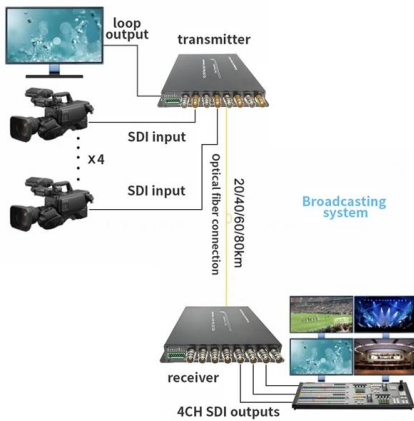

Malawi Power Strips , Malawi PDU Power Distribution Units, Multiple

Quality Malawi power strips, in stock, for standard duty applications up to industrial applications. Versions designed for PDU power distribution purposes in data centers and server room applications.

Temporary Power Distribution Boxes

Get the power you need with Southwire's high-quality temporary power distribution boxes.

Temporary Power Distribution Near Me at Lowes

Temporary power distribution equipment supports safe power access for construction sites, events, and temporary setups. Check availability for reliable power solutions.

Successful Project With Malawi Client Custom Power

Discover how our engineering team helped a client from Malawi design and produce 50 custom power distribution boxes in just two days with professional technical