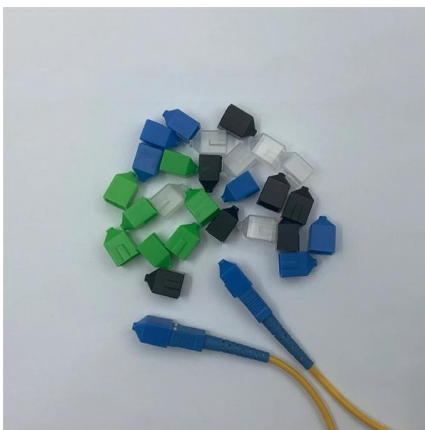

electric box

Buy electric box online to enjoy discounts and deals with Shopee Malaysia! Read reviews on electric box offers and make safe purchases with Shopee Guarantee. Join us for more electric box sales and