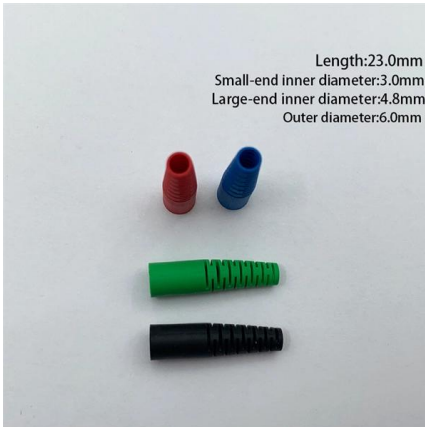

Malaysia Household Electrical Distribution Box