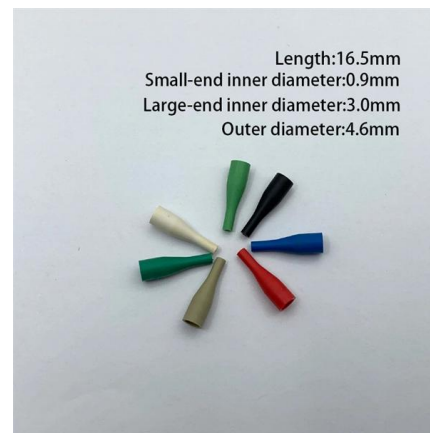

Industrial Cable Trays Malaysia , NK Synergy

NK Synergy offers a wide range of cable trays, including perforated, ladder, wire mesh, and FRP trays. Designed for durability and adaptability, our trays are ideal