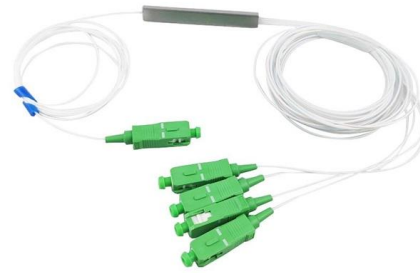

### CABLE TRAY Supplier Malaysia , CABLE TRAY Distributor Malaysia

Instruction Manual: Suitable for: supporting trays  
on cabinet tops or floors,with 120mm height,  
other height can be customized. Fit for: tray  
width from 100mm to 600mm. Includes: trapeze  
bar x1, foot

### CABLE TRAY SYSTEM

'GLOBE' Cable Tray System provides durability,  
neat appearance, high rigidity, security, and  
accessibility. 'GLOBE' Cable Tray System includes

fittings, accessories and requisite hardware.