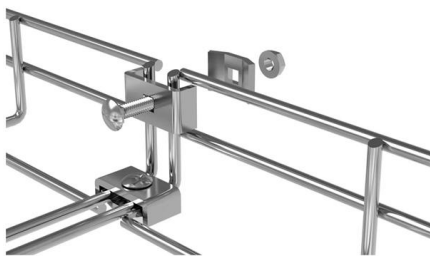

OEM Supplier Direct Sales Trapezoidal Steel Wire Galvanized Cable Tray

The company's main products include wire mesh cable trays, trough cable trays, trapezoidal cable trays, cable trays, large-span cable trays, composite cable trays, etc., which can be customized according