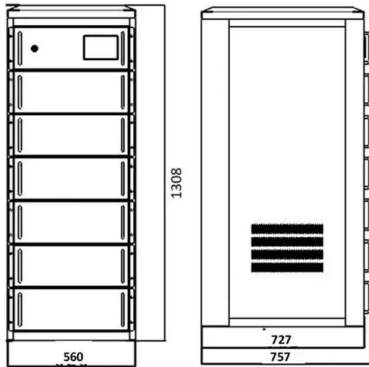

PRODUCTS

Wire mesh cable tray is also commonly known as bucket or basket cable tray and ideally suitable for light to medium duty commercial and industrial applications

Accessories

NavePoint Electro Zinc Plated Wire Mesh Cable Tray, 3.94"W x 1.97"D x 59.06"L, 2 Pack \$103.99
[Add to Cart](#)

Cable Tray

Wire Mesh Cable Tray Mesh cable trays are an open, lightweight, and highly flexible modern cable management system.

Wire Mesh Cable Tray

Wire Mesh Cable Tray Installation Product Application Our products can be used in data center, industrial protection, etc.