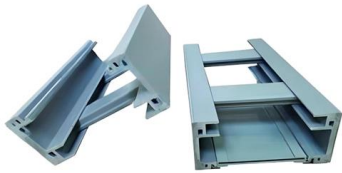

Cable Trays and Accesories

Cable Trays and Accesories are designed to meet most requeriments of cable and electrical wire installations and comply to local international standards of

Wire Mesh Cable Trays , Welded Steel Cable Trays

Durable welded wire mesh cable trays for industrial, commercial, and AI data center cable management--flexible, scalable routing.

Cable tray

ABB designs and manufactures cable tray systems, including perforated tray, cable ladder, channel tray and strut (metal framing), directly from production facilities in

Unid Hardware

Out of stock JUCE INO HD Caba Tray Elbow with Cover 1.5mm x 90D MVR 2,070.00 + JUCE GI Rubber Lined Pipe Clamp 1 1/4 Inches (Range: 39-46mm)

Cable Tray

Manufacturer of Cable Tray - Wire Mesh Cable Tray, FRP Cable Ladder, Perforated Cable Tray and Ladder Type Cable Tray offered by Ferrotech Structurals India Private Limited, Chennai, Tamil Nadu.

PRODUCTS

Wire mesh cable tray is also commonly known as bucket or basket cable tray and ideally suitable for light to medium duty commercial and industrial applications

Accessories

NavePoint Electro Zinc Plated Wire Mesh Cable Tray, 3.94"W x 1.97"D x 59.06"L, 2 Pack \$103.99
[Add to Cart](#)