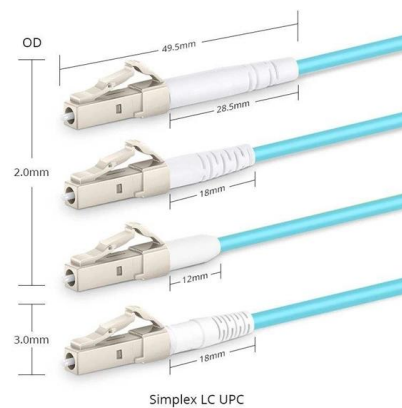

The Comprehensive Guide to PON Architecture: Mastering OLT, ONU, ONT

Comprehensive guide to Passive Optical Networks (PON), covering OLT, ODN, ONU/ONT, GPON/XGS-PON/NG-PON2 standards, deployment strategies, and FTTH network