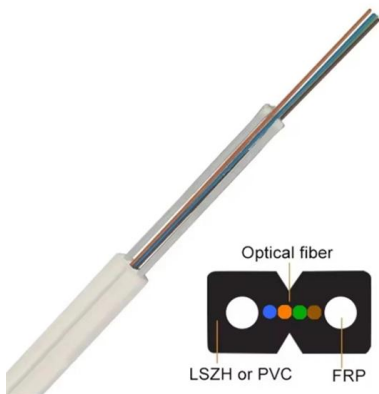

Optical network terminals

Our next generation of multigigabit XGS-PON optical network terminals (ONTs) is here and ready to support the most bandwidth-intensive subscribers on your

What is an ONT (Optical Network Terminal)?

What is ONT An ONT, which stands for Optical Network Terminal, is a device that connects the fiber optic infrastructure to your home. This is a must

What Is ONT? Understand Optical Network Terminal in

An Optical Network Terminal (ONT) is a critical device in fiber-optic networks, enabling high-speed, stable connectivity for homes, businesses, hotels,

PRODUCT CATEGORY				
Open rack Series	2000R Rack rack	12U Apert open rack	18" Depth Wall rack	Adjustable Depth Open rack
Wall mount rack Series	Glass door Wall mount rack	Mesh door Wall mount rack	Double section Wall mount rack	Economic type Wall mount rack
Floor standing server rack	Glass door with casters	Mesh door with casters	42U Standard Server rack	Double open door Server rack
Outdoor cabinet	Air conditioner Outdoor cabinet	Outdoor cabinet with plinth	Outdoor cabinet with fan cooling	Double Wall Outdoor cabinet
Splitter series	Bare Fiber Splitters	Blockless Fiber Splitters	ABS Splitter	Fanout Splitters
Splitter series	LOK Splitters	Rack Mount Splitters	Mini Plug-in Type Splitter	Tray Splitters
Patch cord series	LC-LC	LC-SC	FC	SC-SC
FTTH product series				

Data Sheet - SNR-ONT-1G

Product Overview The SNR-ONT-1G is Optical Network Terminal (ONT) compliant with ITU-T G.984 standard. GPON technology supports upstream 1.25Gbps and downstream 2.5Gbps data