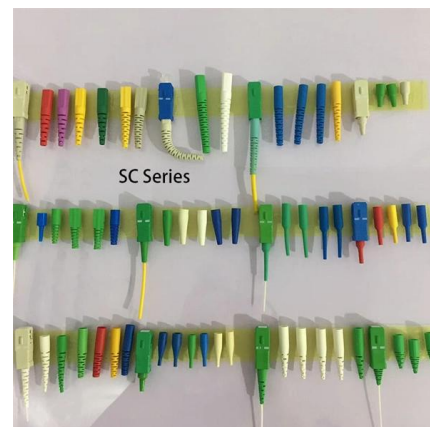

12 Core IP56 Poly Fibre Optic Splice Box

12 Core IP56 Poly Splice Box with cable management kit including a 12 Way Splice Bridge, 2 x IP68 glands and 4 x Fibre Clips (190 x 90 x 240mm)