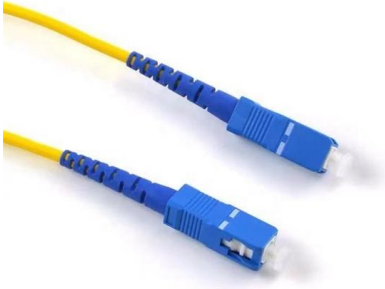

MCE

FLUSH DISTRIBUTION 4MOD GREY OPAQUE* Add to Cart I.D.E. LTD FLUSH DISTRIBUTION 4MOD GREY TRAN* Add to Cart I.D.E. LTD SURFACE DISTN

Elettrocantali 4 Module Surface Mounted Distribution Box IP40

Reversible smoked polycarbonate door. Prepared for terminal block housing and for lid sealing. DIN EN 50022 galvanised steel bar fitted. Cover cap for unused modules supplied. Self-adhesive circuit

Consumer Unit Enclosures

MISTRAL 65 IP65 24 MOD SURF T/LID W/E& N ABB (Bx4) EUR60.99

MCE

BRASS TERMINAL 2 POLE COVERED* Add to Cart I.D.E. LTD DISTRIBUTION BOX 1X3 MODULE* Add to Cart EATON ELECTRIC LIMITED MEMSHIELD