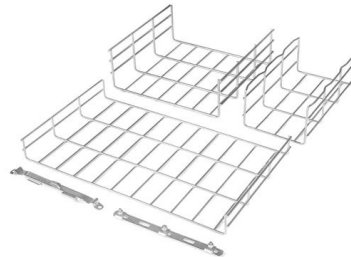

Get a free International shipping quote online

Get a Free Domestic or International Business Shipping Quote Online Packages and pallets, big and small, we can offer you an instant quote for your shipping needs both domestically and internationally.