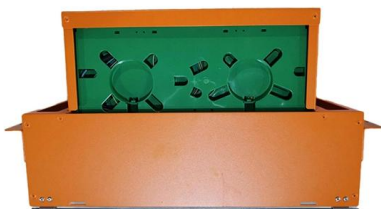

Fiber Optic Splice Enclosure

Fiber splice enclosure box is used for aerial, strand-mount FTTH "tap" locations where drop cables are spliced to distribution cables. There are mainly two types

Distributors: Splice Boxes & Optical Network Terminal

Distributors: Splice boxes, termination boxes & accessories Comprehensive selection of splice boxes, trays and more for your fiber optic network Splice boxes

Plastic Splice Boxes

Plastic Splice Box Attributes: Durability, Protection & Organization Plastic splicing tray boxes are essential components in fiber optic networks, designed to protect delicate splices while ensuring