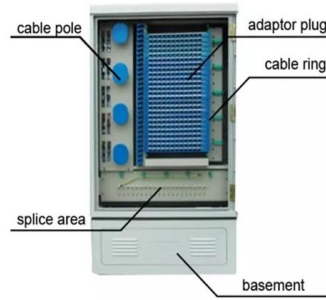

Guide to cable support systems

Four different mesh cable tray types are available, depending on the requirements, area of application and cable quantity. The innovative Magic connection system of the GRM and G-GRM mesh cable

Ceiling Hanging Clip for Wire Mesh Cable Trays, 50 Pack

SRWBUNVCLIP includes 50 black powder-coated metal clips that allow you to hang wire mesh cable tray from the ceiling of your data center, network closet or industrial space. They attach to the ceiling

Trapeze Hanging Clip-Pregalv (50 Pcs) , Wire

Cablofil Wiremesh Cable Tray concept based upon performance, safety and economy; three qualities which make Cablofil Wiremesh Cable Tray