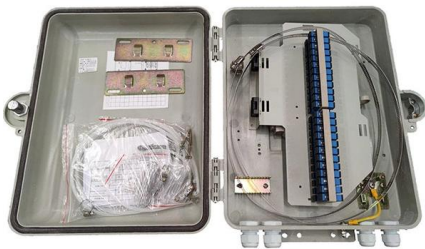

How to Master High-Voltage Switchgear: Operations

High-voltage switchgear is an essential electrical product used across power generation, transmission, distribution, conversion, and consumption. They