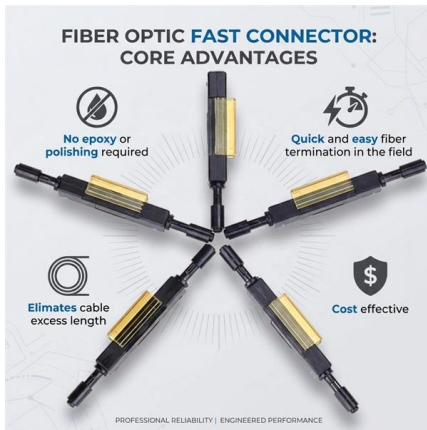

High-Voltage Power Distribution Unit (HV PDU) Würth

Custom & standardized high-voltage power distribution solutions for electric & hybrid vehicles 60 - 1000 VDC Development & manufacturing Request now!

Smart PDU , Intelligent Power Management Solutions

Remote power control solutions for data centers, telecom & industrial sites. Intelligent PDU with real-time monitoring. Factory-direct, globally certified.

Contact Us

For datasheets, pricing, or custom telecom energy solutions, please visit:
<https://koskolong.co.za>