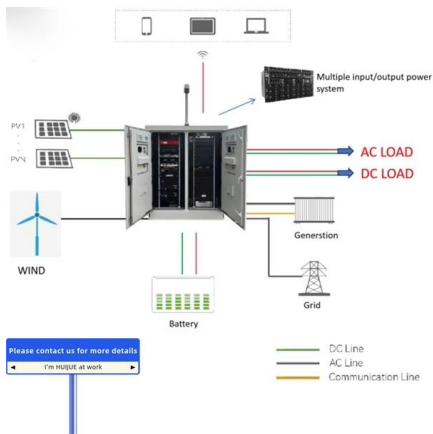

Breakthrough MG self-locking anti-shedding PDU host server power

Similar Products Description brand: TOP
Breakthrough model: C13-10A place of origin: China Mainland sort by color: Black 3*1 5 square 1 5 meters Wiring board number of sockets: 3 slots Applicable

ECP214: 14 Outlet Switchable Smart PDU , EnGenius

EnGenius ECP214 14 Outlet Switchable Smart PDU offers a cloud-based power management solution for data centers.

Smart PDU , Critical Infrastructure Protection

Smart PDU , Critical Infrastructure Protection Electric Power Transmission, Control, and Distribution Dubai, Dubai 317 followers Eliminating unexpected downtime

What is Electric Vehicle Power Distribution Unit (PDU)?

The Electric Vehicle Power Distribution Unit (PDU) is a vital electronic component that acts as the central hub for electrical power within an EV. It