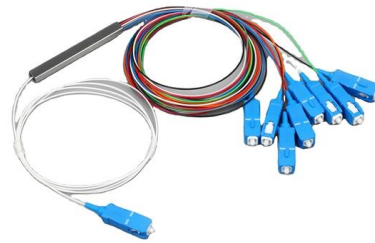

Smart PDU , Intelligent Power Management Solutions

Remote power control solutions for data centers, telecom & industrial sites. Intelligent PDU with real-time monitoring. Factory-direct, globally certified.