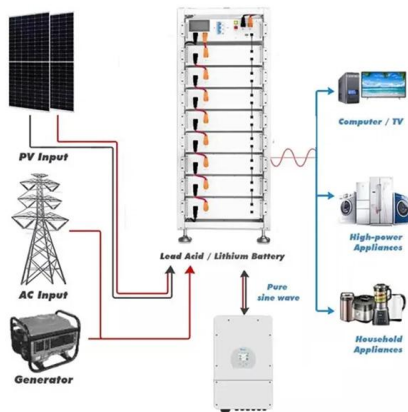

Sunroof Problem (not just reset)

I'm taking it in tomorrow to my indy shop to do a full diagnosis, reprogram of the modules and re-calibration of the system through ISTA. At least then we'll know what is the root cause. I'll