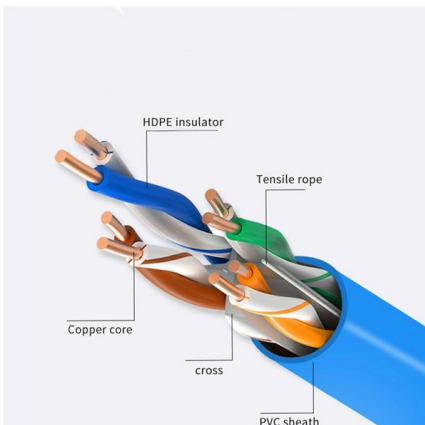

Panelboards and Distribution Panels: What They Are

Introduction Navigating the world of electrical distribution can be confusing, with terms like panelboard, switchboard, and distribution box often