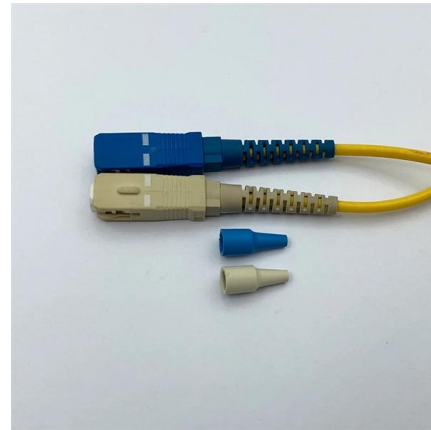

Elprico 2 Pole MCB Miniatur -Performance Switch Power Distribution Box

Elprico 2 Pole MCB Miniatur -Performance Switch Power Distribution Box for Office and Residential Buildings, Mystical/Fantasy Retardant, 230 V 6a 16A

How to Choose the Right Stage Power Distribution

Learn how to choose the right stage power distribution boxes for your event, considering power needs, safety features, and SX's reliable solutions.

Portable Power Distribution

Dual neutral mains connectors, indicator lights, test points, laser engraved panels are just a few of the many features. All mounted