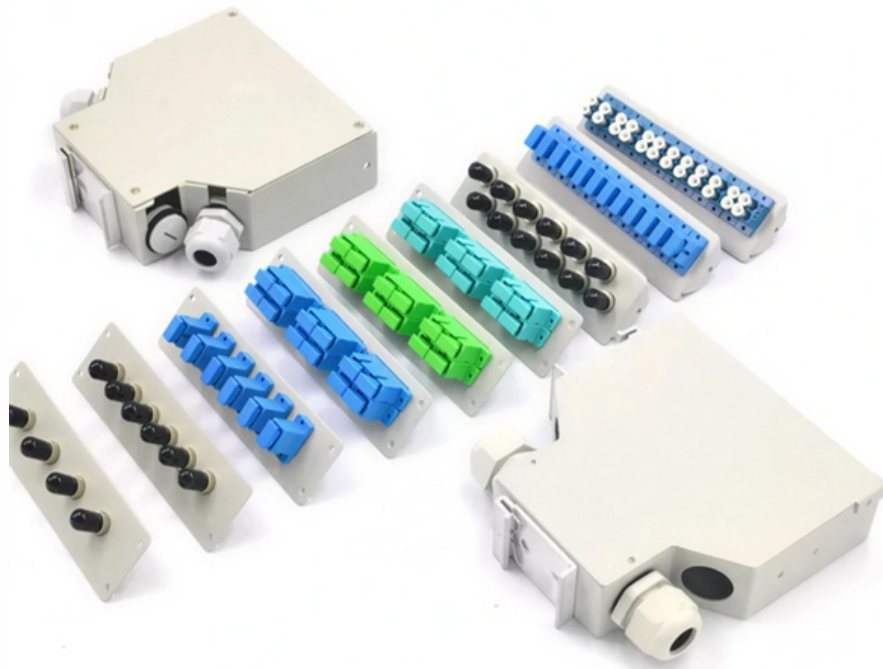

# **Miniature Scene Power Distribution Box**

### Understanding Distribution Boxes: A Comprehensive Guide

A distribution box, also known as a power distribution box or electrical distribution box, is

used to distribute electrical power safely to multiple

### Electrical Power Distribution Boxes for Temporary Event

Conclusion Power distribution boxes are an integral part of any temporary event setup, ensuring that power is delivered safely and efficiently to

### Kelsey Mini powerCON TRUE1 Distribution Box

Kelsey's Mini powerCON TRUE1 power box is part of our range of power distribution units - the ultimate solution for efficient and reliable power distribution in stage,