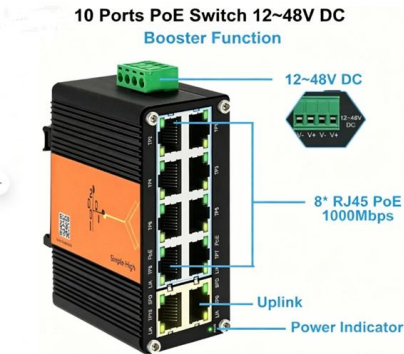

Power Distribution Systems , MK Electric by Honeywell

Whether you're designing, installing or maintaining power distribution systems for offices, educational facilities or commercial premises, you can have confidence in MK Electric products, and how they