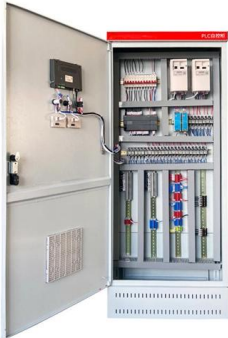

Power Distribution Systems , MK Electric by Honeywell

Whether you're designing, installing or maintaining power distribution systems for offices, educational facilities or commercial premises, you can have confidence in MK Electric products, and how they