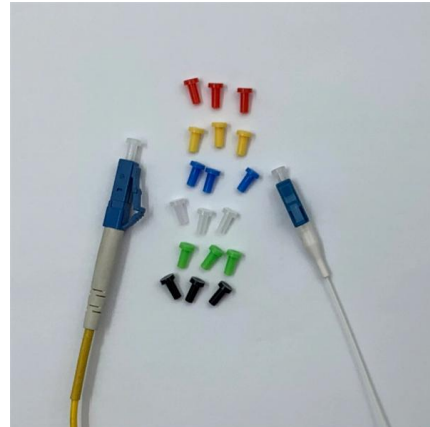

packed with time saving features. They support Cat 6 and 7 compliance for cost effective power and