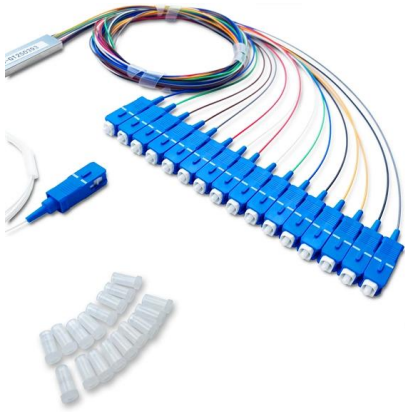

Adam Tas Corridor Energy

Mobile FTPTTR Parent-Child Fiber Router

Mobile FTPTR Parent-Child Fiber Router

Best Wi-Fi Router with Parental Control in 2026: Tested

Parental control features on Wi-Fi routers offer a much-needed solution, enabling parents to manage screen time, filter inappropriate content,

Pre-Terminated Patch Panel

- Standard 19" width
- Max 144 fibers in 1U
- MPO/Fusion Dual-Purpose

Removable Cable Management Tray

Transparent Front Cover

High-Quality Matte Coated Steel

8 Best Routers with Parental Controls (March 2026) Tested