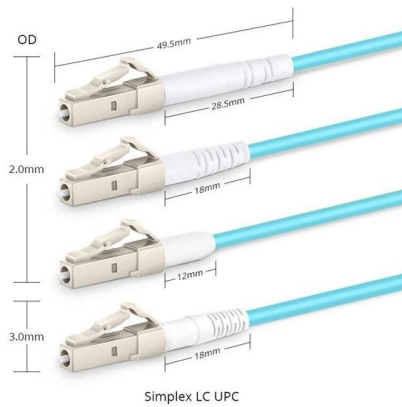

How to set up Parent Control on TP-Link ISP-customized Modem Router

Step 1. Launch the Aginet app and log in to manage your modem/router. Step 4. Choose the age group of your child, select an avatar, and proceed by clicking Next. Step 5. The content is

How to set up Parent Control on TP-Link ISP

Step 1. Launch the Aginet app and log in to manage your modem/router. Step 4. Choose the age group of your child, select an avatar, and proceed by clicking

How to use parental controls for online safety , Fibre

What are broadband parental controls?
Broadband parental controls are tools that allow parents to control and manage their children's internet

Best Routers with Parental Controls for 2026

We tested and reviewed dozens of Wi-Fi routers to see which ones have the best free parental controls for your family's home network.