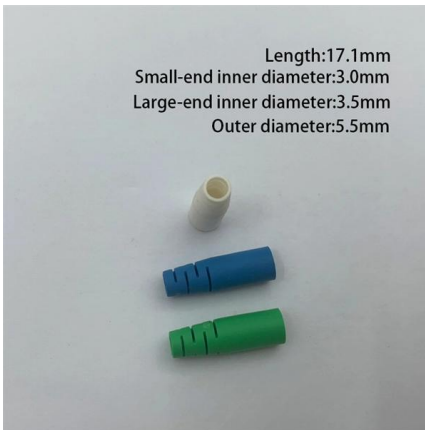

Temporary power supply for construction sites: mobile distribution

That's where temporary power distribution systems step in as your unsung heroes. Think of them as the circulatory system of your job site - mobile distribution boxes pumping power where

Understanding Outdoor Power Distribution Box: A

Conclusion Outdoor power distribution boxes are an essential component of any outdoor power setup. Whether you're organizing an event,

Outdoor Power Distribution Boxes: The Backbone of

As outdoor environments--from construction sites and renewable energy projects to events and shipyards--demand robust and weatherproof

Portable Power Distribution Panels: Everything You

What Is a Portable Power Distribution Panel Used For? Portable power distribution panels are used across a wide range of industries and scenarios. Their flexibility,