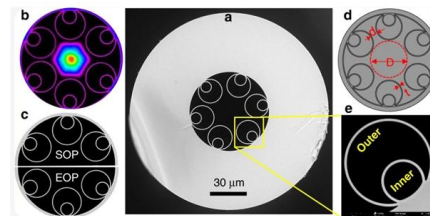

Portable Power Distribution

Portable Power Distribution Trystar Portable Power Distribution delivers rugged, reliable solutions for safely managing and distributing electrical power in