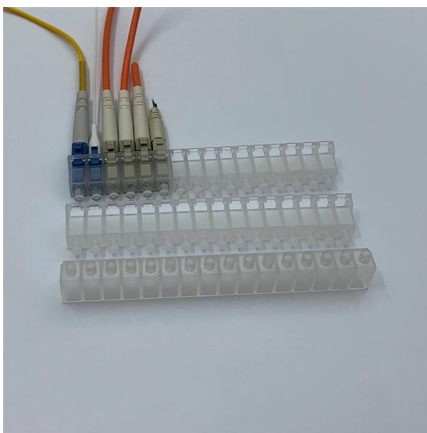

powered and on schedule. It supports practical use across changing work areas and helps reduce

Mobile Power Distribution Box - Reliable, Waterproof

Discover the mobile power distribution box. Waterproof, customizable, and perfect for emergency repairs, construction sites, and outdoor use. [Click to learn more!](#)

Bosbox®

Provide safe, temporary power distribution to your workplace with our range of durable portable power boards manufactured for harsh Australian conditions. Our

Temporary Power Distribution Box for Construction Sites and Outdoor

Discover how E-abel temporary power distribution boxes support safer outdoor power supply for construction sites, municipal projects, and events. Learn how CEE socket distribution