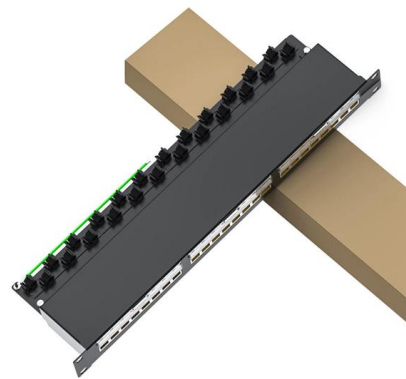

Understanding Outdoor Power Distribution Box: A

Conclusion Outdoor power distribution boxes are an essential component of any outdoor power setup. Whether you're organizing an event,