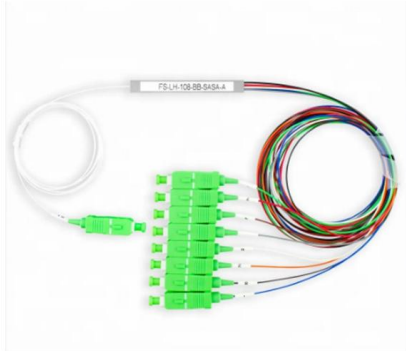

Mobile wiring cabinets by the roadside