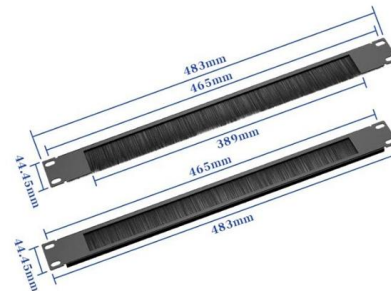

Roadside GRP Cabinets and Enclosures for Highways

Roadside GRP Cabinets, Enclosures & Buildings for Highways Fibaform specialises in designing and manufacturing durable GRP (Glass Reinforced Plastic) cabinets,