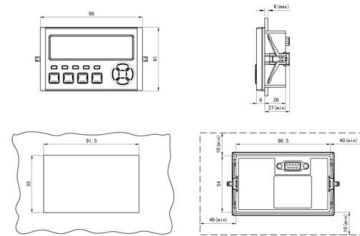

Welcome at Marquardt Group!

Solutions that Reshape Tomorrow Switches
Marquardt offers a diverse range of high-quality switch solutions for Automotive, Truck, Off-Road,