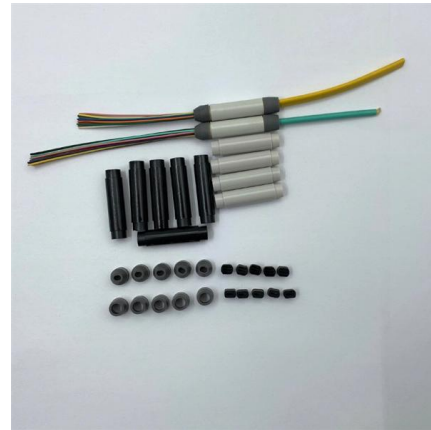

Switches Buyers & Importers in Moldova , Trademo

Find and discover Switches buyers & importers for all products in Moldova, featuring details on their shipment activities, trade volumes, trading partners, and more.

moldova-industrial-ethernet-switch-factory Manufacturer/Producer

All suppliers for moldova-industrial-ethernet-switch-factory Manufacturer/Producer Find wholesalers and contact them directly B2B marketplace Find companies now!

Contact Us

For datasheets, pricing, or custom telecom energy solutions, please visit:
<https://koskolong.co.za>