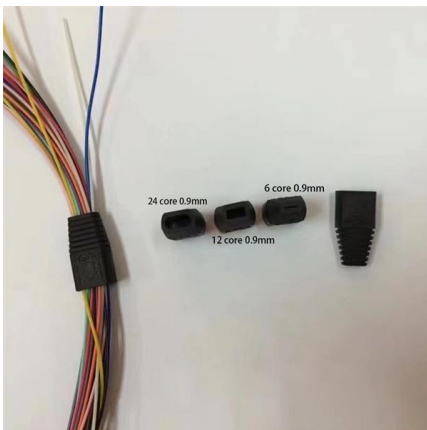

Cisco Catalyst IE9300 Rugged Series

Cisco Catalyst IE9300 Rugged Series switches are high-performance rackmount switches for building scalable, resilient, and secure industrial networks.