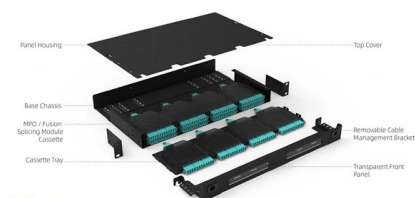

Component Diagram

Key dimensions