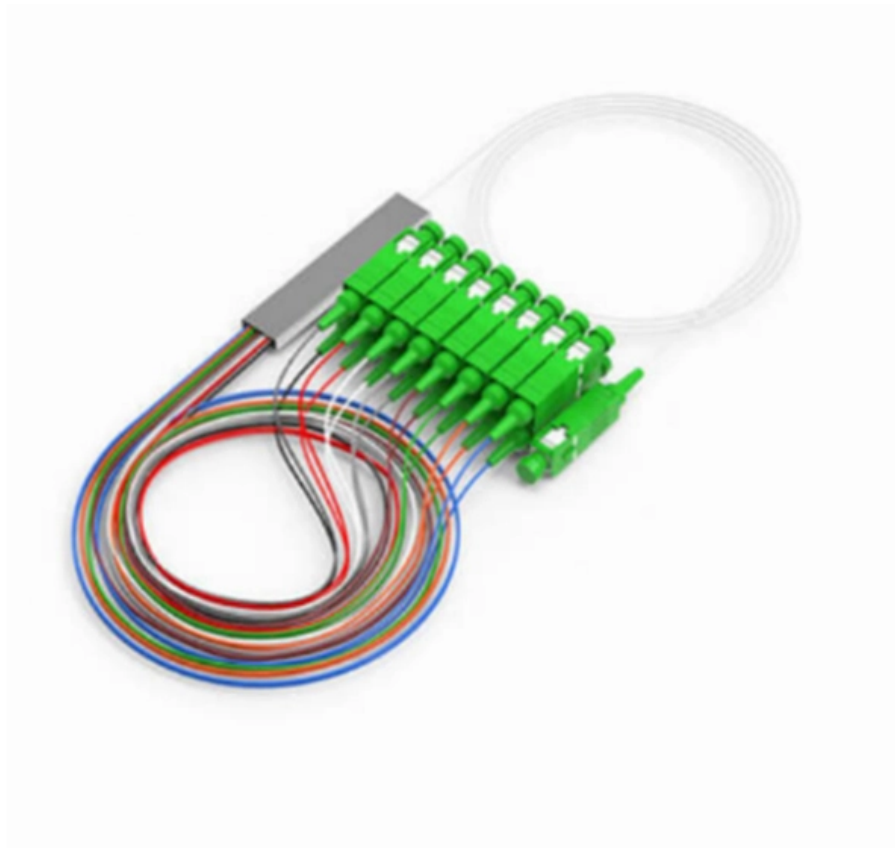

Adam Tas Corridor Energy

Multimode duplex fiber optic adapter manufacturer

Multimode duplex fiber optic adapter manufacturer

LC/UPC Multimode Duplex Adapter with Flange

We offer them as simplex, duplex, or quad LC fiber optic adapters for singlemode, or multimode applications. This small standard footprint adapter with a flange or no

ENET 4M SC/LC Duplex Multimode 50/125 OM2 or Better Orange Fiber

ENET 50/125 OM2 Multimode Duplex Cables are designed to carry increased bandwidth for mission-critical data transference and support cross-compatibility to existing 50/125 Multimode fiber

What Is a Fiber Optic Cable Adapter? Fiber optic adapters connect two optical cables. The user inserts the cables into both ends of the fiber adapter to enable the conversion between different interfaces.

Eaton Eaton Media Converter, Ethernet to Multimode Fiber SC, 10/100

Tripp Lite's N785-001-SC-MM 10/100/1000 to Multimode Media Converter (RJ45 to SC) is an economical way to extend the distance of network nodes up to 550 Meters by converting Cat5e UTP