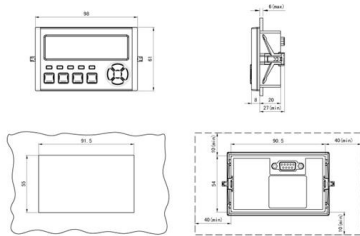

Multimode Duplex Adapters Fiber Optic Connectors - Mouser

Molex Fiber Optic Connectors OPTL IND ADAPTER LC DPLX MM MTL CVR WLOGO Learn More about Molex sealed connector solution Datasheet 156In Stock 1 $66.77 10 $58.49 25 $53.40 50 $45.58