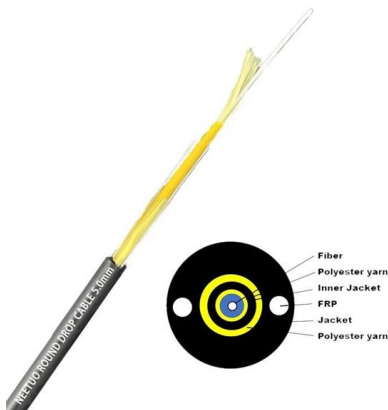

6 Pk Duplex LC to LC Female to Female Couplers , Single-mode Multimode

Product description Six (6) Pack of Duplex LC Couplers (female to female) and can be used in either single-mode or multimode applications. The perfect solution for extending the physical length of your

SC Multimode Fiber Optic Transmitters, Receivers, Transceivers

SC Multimode Fiber Optic Transmitters, Receivers, Transceivers are available at Mouser Electronics. Mouser offers inventory, pricing, & datasheets for SC Multimode Fiber Optic Transmitters, Receivers,

Cisco 40GBASE QSFP Modules Data Sheet

Cisco QSFP-40G-SR-BD (40G BiDi) The Cisco QSFP 40-Gbps BiDirectional (BiDi) transceiver (Figure 1) is a pluggable optical transceiver with a duplex LC connector interface for short

Axiom LC/LC Multimode Duplex OM4 50/125 Fiber Cable 35 m , Enterprise Fiber

Move 10 Gb links cleanly across the rack with OM4 50/125 multimode fiber, LC/LC duplex ends, and a 35 m reach. Built for dependable enterprise runs.