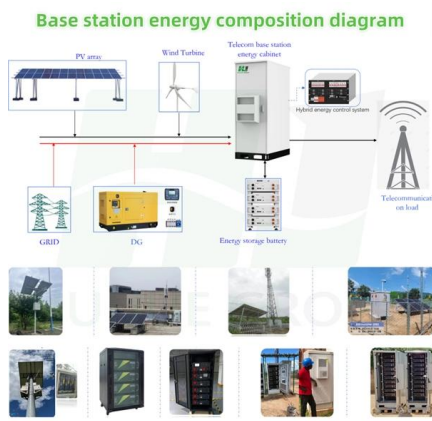

47U Server Cabinets & Server Racks

Confused about which 47U Server Cabinets & Server Racks is right for you? broadbandbuyer has a fantastic range of 47U Server Cabinet all at great value.