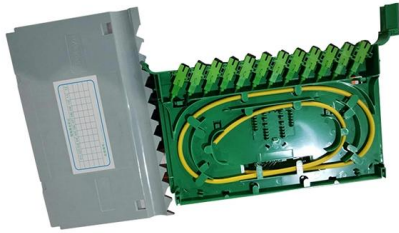

47u power cabinet industrial monitoring equipment network server

47u power cabinet industrial monitoring equipment network server cabinet integrated communication cabinet

State Grid 47U Power Screen Cabinet Monitoring Cabinet Network

State Grid 47U Power Screen Cabinet Monitoring Cabinet Network Server Equipment Cabinet Integrated Communication Cabinet Custom-made

Distributed Energy Power Cabinet 47U

This 47U server cabinet comes fully assembled for quick and easy deployment with pre-installed casters that let you maneuver it over a level, smooth, stable surface and through a standard two-meter

Server cabinet 19 inches with perforated doors capacity 47U

Cabinet equipped with 4 x 19 inches profiles including height indication. Threaded mounting rails in width, depth and height direction enable stepless adjustability (for example cable management).