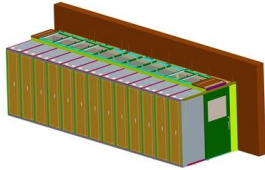

### **STATE GRID INTEGRATED COMMUNICATION NETWORK SERVER CABINET 47U POWER**

10mw smart pv-ess integrated cabinet for polish  
base stations What is smart ESS? The Smart ESS  
is a fully integrated plug and play energy storage  
solution that are ready for connection to medium-  
or high