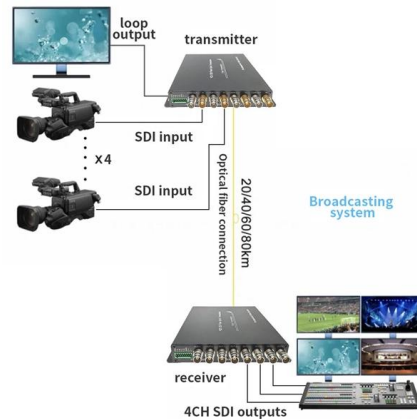

Rack 27U / Server/Network Cabinet (800*1000 mm)

Computers & Laptops Network Components Network Interface Cards Rack 27U / Server/Network Cabinet (800*1000 mm)