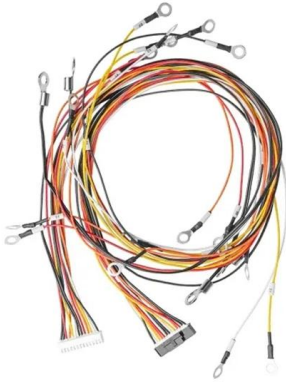

### Explosion Proof Junction Box

Explosion Proof Junction Box, 140MP ACCESSORIES IP65 ENCLOSURE UL/CSA TYPE 12 HANDLE BLACK&nbsp;Explosion Proof Junction BoxandEnclosure