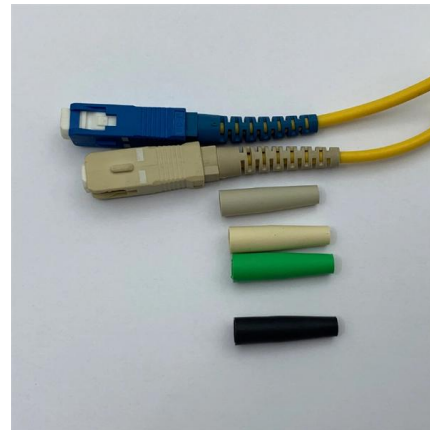

Explosion Proof Electrical Equipment,

MAM, as a world-wide well-known explosion-proof electrical equipment manufacturer, pays great attention to the safety of the people in hazardous area.