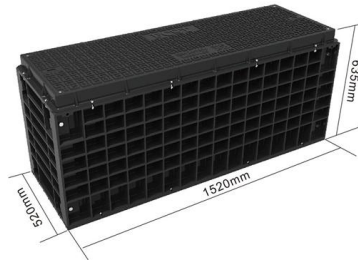

Explosion Proof Box

The explosion-proof telephone box has 20 junction, which can be used as a control box for industrial telephones, and has a lock on the door. Made of stainless steel