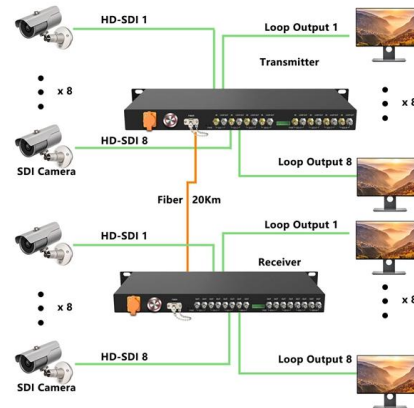

The Tellabs FlexSym® Optical Network Terminal 205 (ONT205) offers 5-ports of Ethernet and multiple deep fiber mounting options. The Tellabs FlexSym ONT205

ONT What is it and how is it used in a fiber network?

What Is an ONT? ONT stands for Optical Network Terminal. It's the device that: Connects directly to a fiber optic line run by your Internet provider Converts that

GigaPoint ONTs and ONUs , Calix

The GigaPoint® GP4200AH optical network terminal is an outdoor rated, 2.5 Gbps GPON and 1.0 Gbps Active Ethernet (AE) service delivery terminal providing one