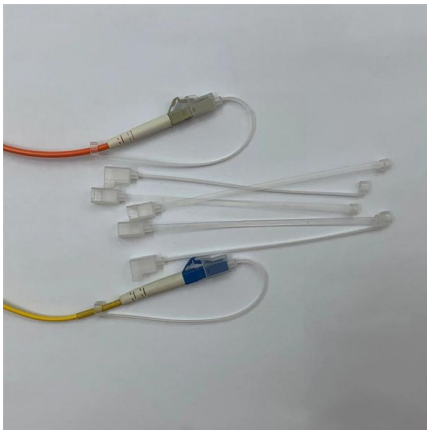

Adam Tas Corridor Energy

NEMA4X Spiral Wrapping Tube Specifications

Overview

Flexible construction enables band to follow cable contours with a wide wrapping range. Spiral wrap, nomø4mm, ø5-20mm, -60 °C to +80 °C, intermittent +120 °C, natural, 1000pcs. The gripping strength of spiral wrap tubing is enhanced by both its torsional cut and its rigid profile. It retains its strength under repeated flexing and bending and follows wire paths easily, which yields neat, free-running cable bundles. Spiral Wrap is an excellent solution for superior wire/cable protection and organization because it's easily installed, while its spiral construction allows for tremendous.

NEMA4X Spiral Wrapping Tube Specifications

Spiral Tubing , Shrink and Non-Shrink , Electrolock

Electrolock offers spiral tubing for many applications. Our spiral wound tube solutions use polyester, polyimide, aramids, fiberglass & more.

Heli-Tube Cat

Typical Properties Standard Materials Natural Polyethylene. Ideal for general applications, this low-cost material is highly abrasion resistant and

is not affected by most solvents Polyethylene in Colors.