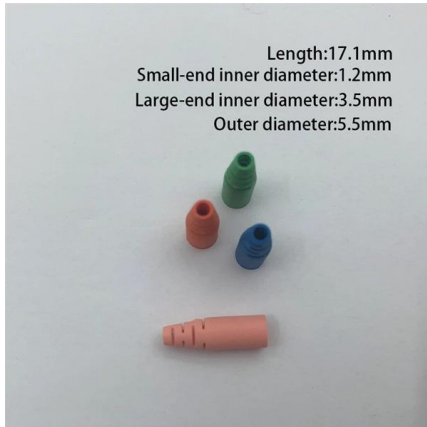

NEMA4X Spiral Wrapping Tube Specifications