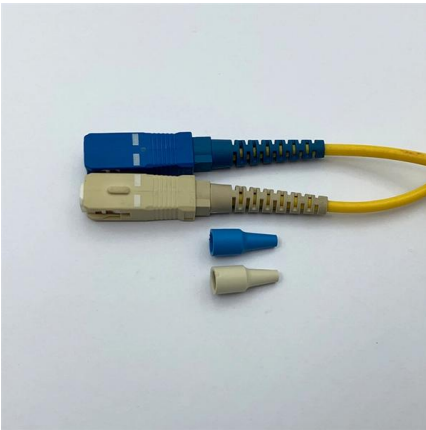

Natural Polyethylene Spiral Cut Tubing

in 10 sizes, ranging from 1/8" to 1 1/2" O.D., allowing it to easily organize and protect bundles up to 10" in diameter. In addition to the many needs and applications it serves, expandable polyethylene cable

A Guide to Nema 4x Specifications

Are you learning about Nema 4x and curious to know about its specifications? Well, understanding Nema 4x is essential as it helps to protect

A Complete Guide to Spiral Wrap Tubing

Learn how spiral wrap tubing protects and organizes cables. Discover its uses, sizing, installation, and best practices for improved cable management.

ProTECT

The gripping strength of spiral wrap tubing is enhanced by both its torsional cut and its rigid profile. It retains its strength under repeated flexing and bending and follows wire paths easily, which yields