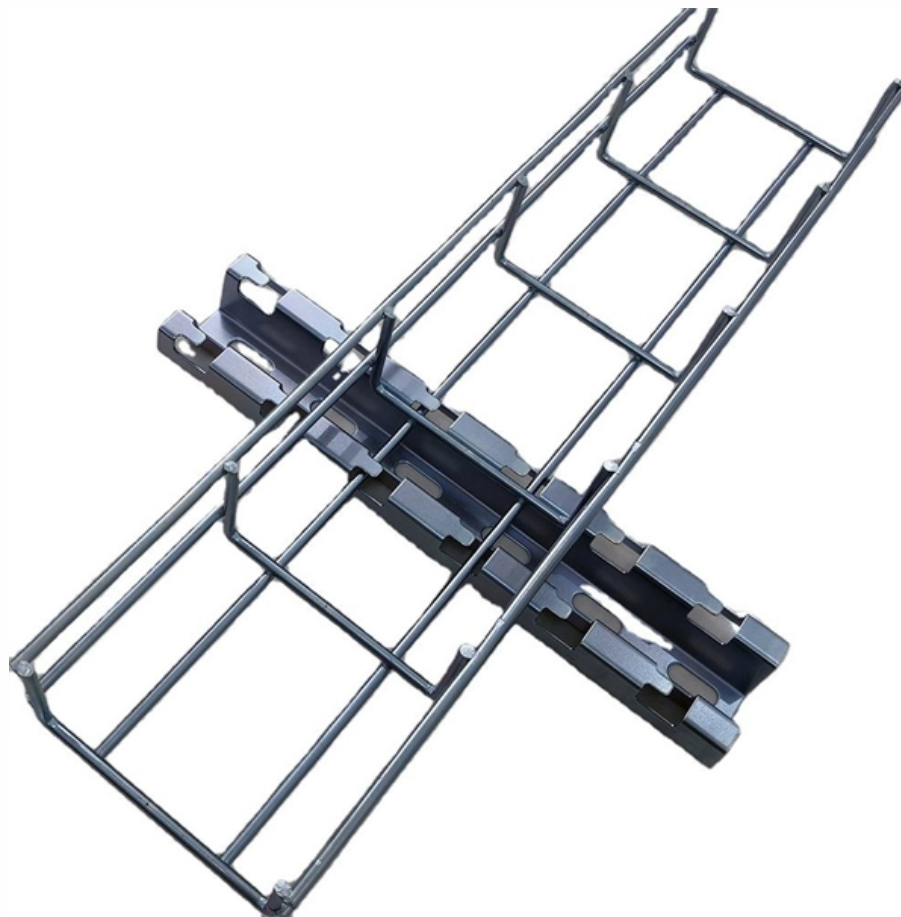

Adam Tas Corridor Energy

NEMA4X Spiral Wrapping Tube Specifications

Overview

Flexible construction enables band to follow cable contours with a wide wrapping range. Spiral wrap, nomø4mm, ø5-20mm, -60 °C to +80 °C, intermittent +120 °C, natural, 1000pcs. The gripping strength of spiral wrap tubing is enhanced by both its torsional cut and its rigid profile. It retains its strength under repeated flexing and bending and follows wire paths easily, which yields neat, free-running cable bundles. Spiral Wrap is an excellent solution for superior wire/cable protection and organization because it's easily installed, while its spiral construction allows for tremendous.

NEMA4X Spiral Wrapping Tube Specifications

Spiral Tubing , Shrink and Non-Shrink , Electrolock

Electrolock offers spiral tubing for many applications. Our spiral wound tube solutions use polyester, polyimide, aramids, fiberglass & more.

Small Single Door Enclosure Specifications NEMA 4X I. General

The purpose of this specification is to provide details of an enclosure that protects internal equipment from rain, dust, vandalism, and other conditions found in an outdoor or otherwise harsh environment.

SPECIFICATIONS FOR SPIRAL PIPE AND FITTINGS

Single-Wall Spiral Pipe Sheet Metal Connectors, Inc. spiral pipe is formed from a coil of metal into a rigid steel tube with a 4-ply spiral lockseam. It has a smooth interior for low friction loss with the grooved