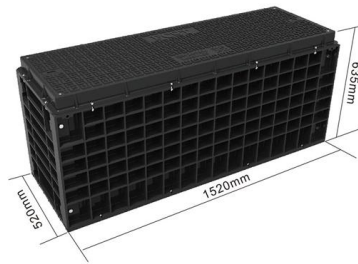

Spiral Wrap , Cable Management , Sycor Technology

Spiral Wrap is an excellent solution for superior wire/cable protection and organization because it's easily installed, while its spiral construction allows for tremendous flexibility. Spiral wrap tubing is