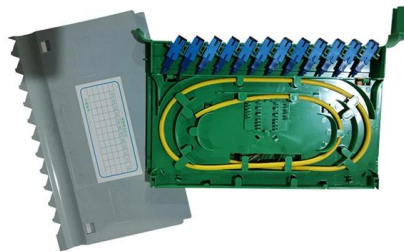

2in2out 12 Cores Terminal Box

12 Cores Terminal Box 2 Inlets with Calbe Glands
12 Outlets Pole Mounted SS-12Cores-020, 12 and 8 cores fiber optic terminal and distribution box is used as a