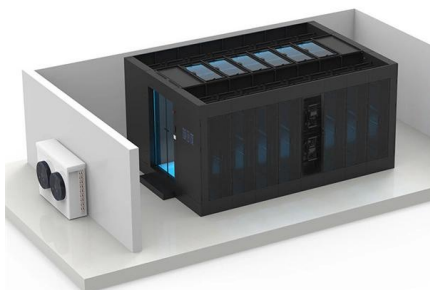

Fiber Optic Terminal Box 24 core FAT-24C

Description FAT-24C Fiber Termination Box provides a high density wall mounted solution for next generation networks, which aims to provide and manage