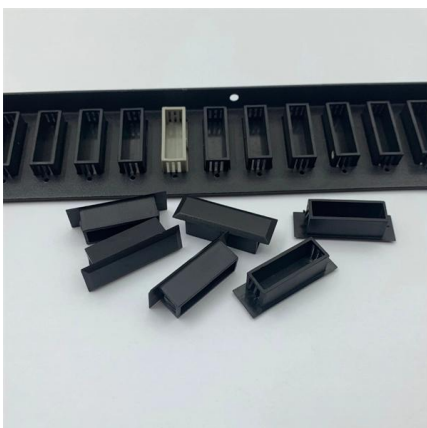

### FAT-C12Y 12-Port Pre-terminated Hardened MST -

The FAT-12Y-I Optical Terminal Enclosure supports 4, 8, or 12 hardened adapter ports, providing efficient fiber optic cable management for indoor/outdoor use.

### FTTH distribution boxes 4, 8, 16, 24, 36 or 48 ports

Premium-Line FTTH distribution box is aim designed for multi-purpose applications in FTTH projects. Read more here!

### **12 Cores Fiber Optic Distribution Box-NEATEL COMMUNICATION**

NEATEL's distribution box terminates outside optical cables with up to 12 fibers; it allocates 12 adapters for connecting with max 12 drop cable pigtails, it is also suitable for using with mini splitters. The box

### **12 Core Terminal Box**

12 Cores Indoor Terminal Box Wall Mounted SS-12Cores-035, 12 cores fiber optic terminal box is used as a termination point for the feeder cable to connect with drop cable in FTTx communication