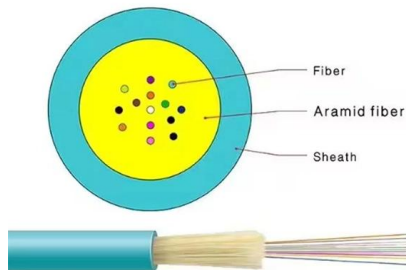

12 cores fiber splice box ftth fiber optic distribution box

The 12 Port Fiber Distribution Box can connect up to 2 optical cables, providing space for distributors and 12 fuses. It is equipped with 12 SC adapters and can