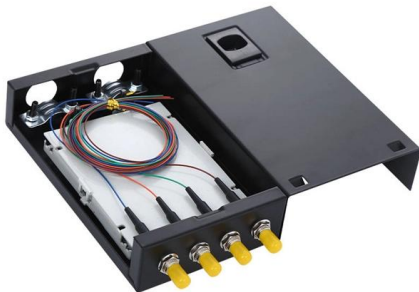

Ladder Type Cable Tray

Ladder type cable tray systems consists of two longitudinal side members connected by individual transverse members, and is designed for use as a power cable or