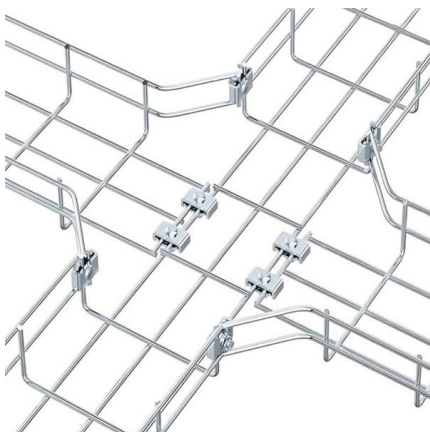

Nauru Electrical Cabinet, Electrical Enclosure Box

HLC Sheet Metal Factory - Custom sheet metal fabrication and CNC manufacturing. We offer a diverse range of fabrication capabilities consisting of shearing, turret punching, laser cutting, contouring,