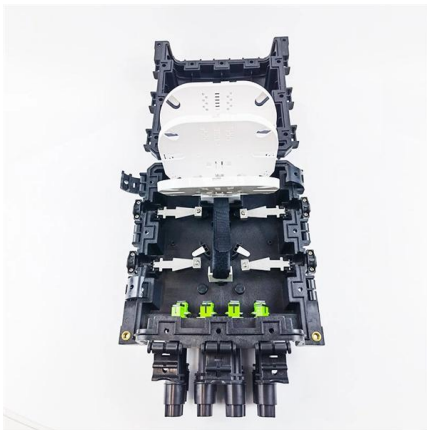

KabinPLUS Aisle Containment Solutions

Since 1973, EAE Electric has been your reliable partner in busbar, cable trays, fit-out solutions, support systems and much more!