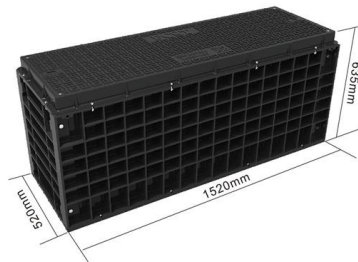

High and Low Voltage Complete Sets of Equipment

According to industry expert Dr. Amelia Green, "High voltage complete sets of equipment are designed to manage transmission over long distances and are essential for grid stability, whereas low voltage