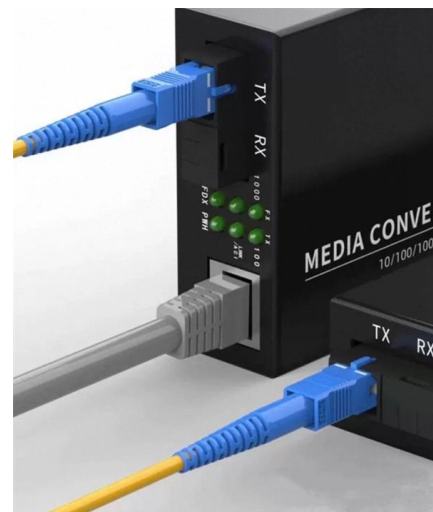

Types of Cable Trays: Ladder, Perforated, Basket, Solid

Cable trays support insulated electrical cables in industrial and commercial settings. There are several types of cable trays, including ladder,

Products

These products are designed to carry heavier cable loads compared to the standard perforated cable trays. This product group offers easiness in vertical applications.

Contact Us

For datasheets, pricing, or custom telecom energy solutions, please visit:
<https://koskolong.co.za>