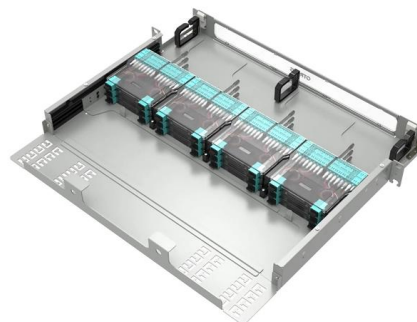

304 Stainless Steel Ladder Tray

Cope Swage Ladder Tray offers rigid 304 stainless steel cable management for industrial use.